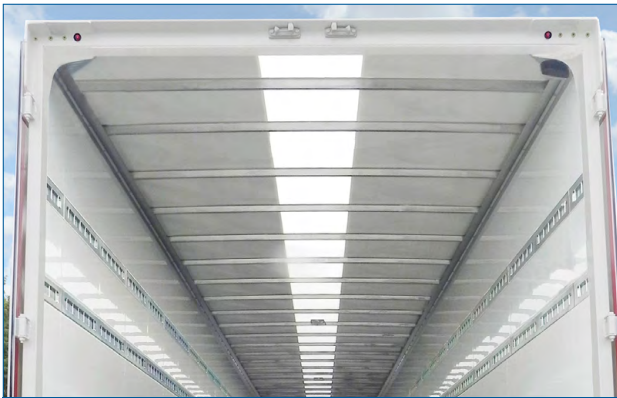

BR 14x-3

AluTeam roofs

roof with light stripe

translucent roof

insulated roof

- > airline tracks as lifting aid
- > incl. top rear cross beam
- > interior lighting
- > 3rd brake light
- > marker lights
- > The proven **light strip roof** and the **translucent roof** consist of bows with a one-piece GRP roof skin.
- > Alternatively, you can get an **insulated roof**. All roofs are 31 mm thick.